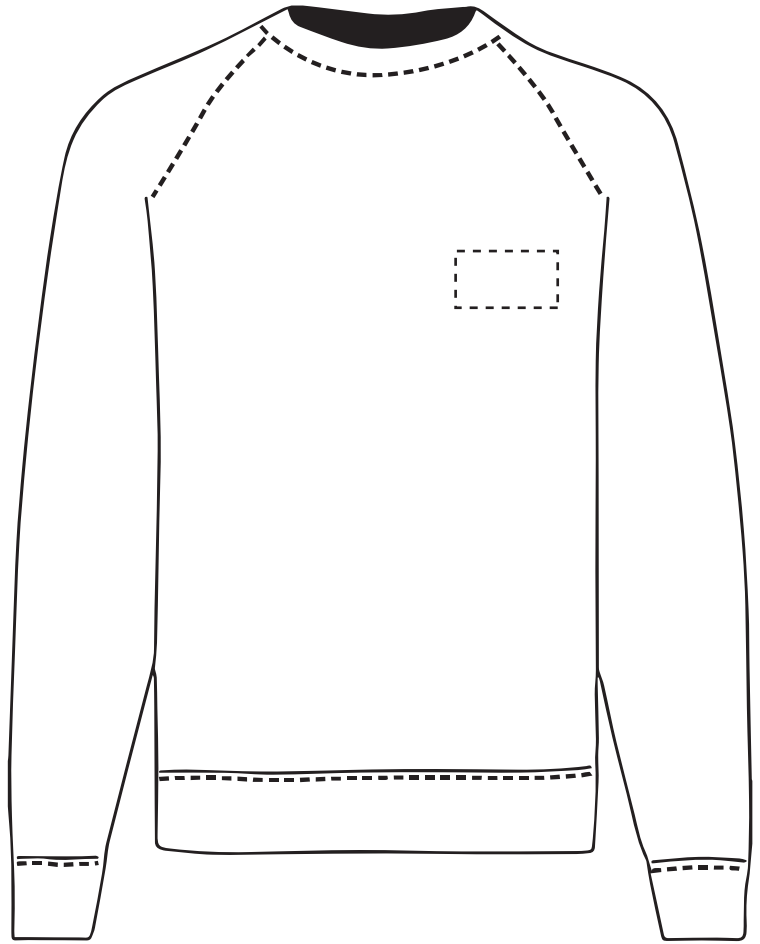

Your Ref:	Quantity:	Product Code: SF001
Our Ref:	Version: 1	Product Colour: White

**PRINTING CONCERNS: PRINT MAY DISCOLOUR**

**PRODUCT INFO: DUE TO THE NATURE OF THE PRODUCT THE PRINT POSITION MAY VARY BY 2 - 3 MM**

**Madeira Thread Colours**

The dashed line is to demonstrate print area and will not appear on your printed item

- Colour 1
- Colour 1
- Colour 1
- Colour 1

ARTWORK SCALE 15%

Product Image for visualisation  
- colours may vary

ARTWORK SCALE 100%  
Max print area 90mm x 50mm

To proceed, please approve visual via the online system.

**PLEASE NOTE:**

- All colours including print and product are for visual purposes only and should not be regarded as the actual colour of the product and print.
- Some products may vary from batch to batch and may differ from previous orders.
- The colour and texture of a product can also have an effect on the final print colour.
- By approving this order we accept that you understand these terms.